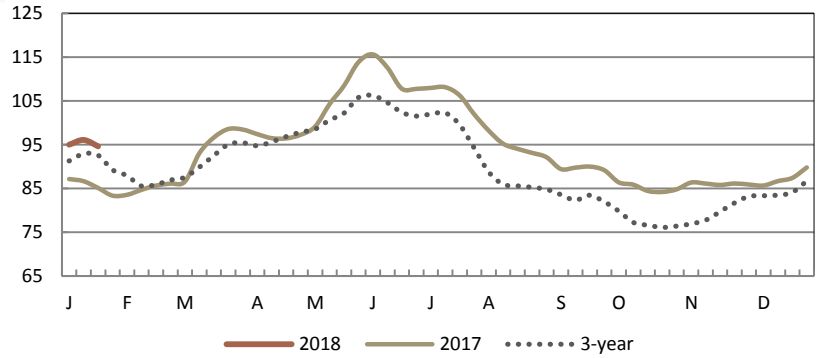

NATIONAL COMPOSITE WEIGHTED AVERAGE

	Wtd Avg	Change	1,000 lbs.
This Week:	94.62	↓ -1.47	11,814
Last Week:	96.09		12,189
Last Year:	85.13	↑ 9.49	11,572
Monthly Composite Weighted Average			
Dec	87.33		50,387

BREAKOUT OF NATIONAL DATA

	THIS WEEK				LAST WEEK	
	Price Range	Wtd Avg	Change	1,000 lbs.	Wtd Avg	1,000 lbs.
WOGS:						
Composite WOGS:	80.00 - 121.00	94.27	↓ -2.58	7,725	96.85	8,019
2.50 lbs and Lighter:	86.00 - 117.00	101.48	↑ 0.38	1,880	101.10	1,579
2.51 lbs to 3.50 lbs:	80.00 - 118.00	91.60	↓ -4.06	5,595	95.65	6,098
3.51 lbs and Heavier:	80.00 - 121.00	99.95	↑ 1.35	249	98.61	341
Whole Birds:						
Composite Whole Body:	70.00 - 119.00	95.28	↑ 0.67	4,089	94.61	4,170
3.00 lbs and Lighter:	89.00 - 116.00	96.80	↓ -1.36	2,017	98.16	1,150
3.01 lbs and Heavier:	70.00 - 119.00	93.80	↑ 0.54	2,072	93.26	3,020

EASTERN REGION

	THIS WEEK				LAST WEEK		
	Price Range	Majority	Wtd Avg	Change	1,000 lbs.	Wtd Avg	1,000 lbs.
Whole Body:	80.00 - 116.00	92.00 - 101.00	96.32	↑ 0.60	4,518	95.73	4,995
WOGS:	80.00 - 108.00	93.00 - 102.00	98.47	↑ 0.45	1,189	98.02	1,485
NEW YORK							
Whole Body:	87.00 - 101.00	92.00 - 101.00	94.37	↓ -0.98	1,291	95.35	1,400