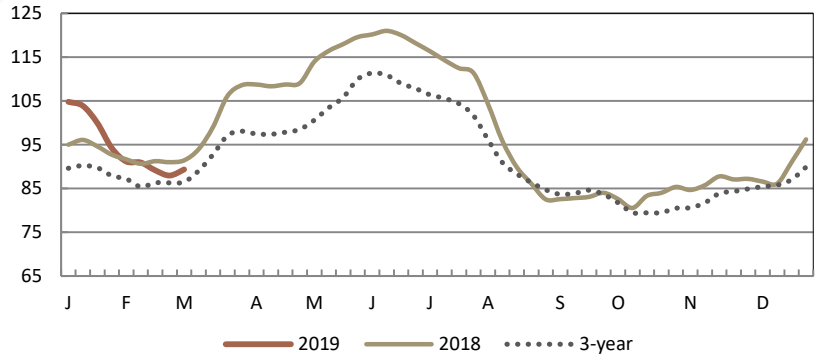

NATIONAL COMPOSITE WEIGHTED AVERAGE

	Wtd Avg	Change	1,000 lbs.
This Week:	89.35	↑ 1.39	11,591
Last Week:	87.96		12,899
Last Year:	93.96	↓ -4.61	11,727
Monthly Composite Weighted Average			
Feb	89.78		49,423

BREAKOUT OF NATIONAL DATA

	THIS WEEK				LAST WEEK	
	Price Range	Wtd Avg	Change	1,000 lbs.	Wtd Avg	1,000 lbs.
WOGS:						
Composite WOGS:	63.00 - 115.00	87.02	↑ 1.45	8,687	85.56	9,516
2.50 lbs and Lighter:	81.50 - 110.00	95.06	↑ 2.61	1,401	92.45	1,698
2.51 lbs to 3.50 lbs:	67.00 - 115.00	85.66	↑ 1.74	6,687	83.92	7,053
3.51 lbs and Heavier:	63.00 - 105.00	83.38	↓ -2.06	599	85.44	765
Whole Birds:						
Composite Whole Body:	76.00 - 124.00	96.32	↑ 1.62	2,904	94.70	3,382
3.00 lbs and Lighter:	89.00 - 124.00	98.66	↑ 0.86	1,532	97.80	1,599
3.01 lbs and Heavier:	76.00 - 120.00	93.70	↑ 1.78	1,372	91.92	1,783

EASTERN REGION

	THIS WEEK				LAST WEEK		
	Price Range	Majority	Wtd Avg	Change	1,000 lbs.	Wtd Avg	1,000 lbs.
Whole Body:	63.00 - 124.00	90.00 - 99.00	94.33	↑ 1.48	4,105	92.85	4,939
WOGS:	63.00 - 115.00	88.00 - 98.00	90.82	↑ 1.15	1,429	89.67	1,756
NEW YORK							
Whole Body:	71.00 - 99.00	90.00 - 98.00	93.66	↑ 3.43	1,317	90.23	1,302