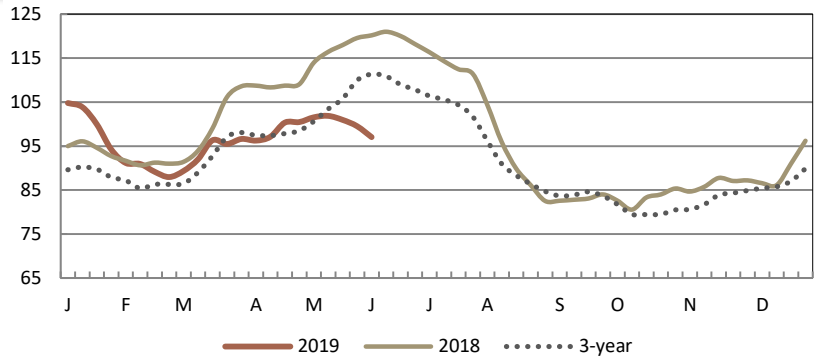

NATIONAL COMPOSITE WEIGHTED AVERAGE

	Wtd Avg	Change	1,000 lbs.
This Week:	97.03	↓ -2.48	12,176
Last Week:	99.52		10,473
Last Year:	121.00	↓ -23.97	13,040
Monthly Composite Weighted Average			
May	100.89		58,001

BREAKOUT OF NATIONAL DATA

	THIS WEEK				LAST WEEK	
	Price Range	Wtd Avg	Change	1,000 lbs.	Wtd Avg	1,000 lbs.
WOGS:						
Composite WOGS:	72.00 - 121.00	97.53	↓ -3.21	8,516	100.74	7,305
2.50 lbs and Lighter:	91.00 - 116.00	99.03	↑ 0.23	1,622	98.80	1,447
2.51 lbs to 3.50 lbs:	72.00 - 121.00	97.20	↓ -4.05	6,338	101.25	5,575
3.51 lbs and Heavier:	82.00 - 111.00	96.91	↓ -3.82	557	100.74	284
Whole Birds:						
Composite Whole Body:	60.00 - 129.00	95.88	↓ -0.77	3,659	96.65	3,164
3.00 lbs and Lighter:	85.00 - 129.00	99.35	↑ 0.11	1,285	99.24	1,326
3.01 lbs and Heavier:	60.00 - 123.00	94.00	↓ -0.78	2,374	94.78	1,837

EASTERN REGION

	THIS WEEK				LAST WEEK		
	Price Range	Majority	Wtd Avg	Change	1,000 lbs.	Wtd Avg	1,000 lbs.
Whole Body:	80.00 - 129.00	94.00 - 100.00	96.75	↓ -0.38	4,673	97.13	4,141
WOGS:	82.00 - 116.00	94.00 - 100.00	96.57	↑ 0.24	1,473	96.33	1,473
NEW YORK							
Whole Body:	82.00 - 99.00	92.00 - 98.00	94.98	↓ -1.10	1,253	96.08	1,313